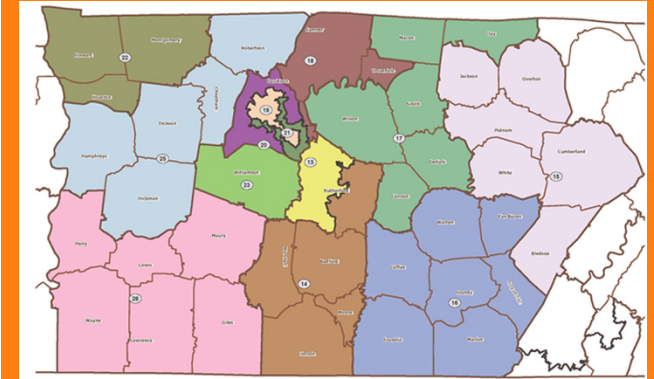

## Williamson County

Federal Election	State Election
US Senate US House 7	

For candidate lists and further info visit:

Interactive and more detailed maps of the new districts can be seen at the links below:

## District Maps

To lookup your TN State Senate and House districts, as well as your voting precinct for voting on election day, visit:  
<https://tnmap.state.tn.us/voterlookup/>

## Maps

TN State Senate District Map  
Middle Tennessee

For Williamson County, district 23 is in light green towards the center of the map. However, state senators for odd numbered districts will not be on the ballot in 2012.

TN State House District Map

Williamson County