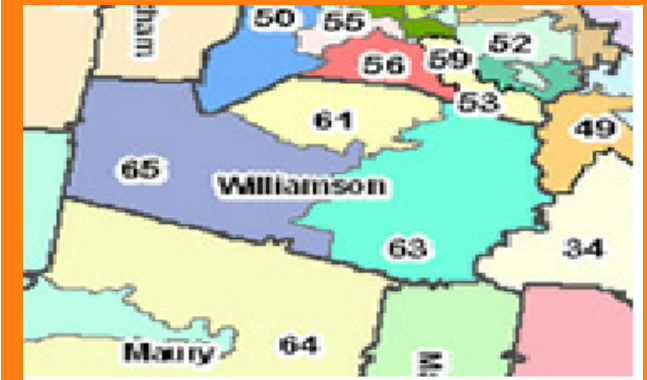

## Maps

TN State Senate District Map  
Middle Tennessee

For Williamson County, district 23 is in light green towards the center of the map. However, state senators for odd numbered districts will not be on the ballot in 2012.

TN State House District Map

Williamson County