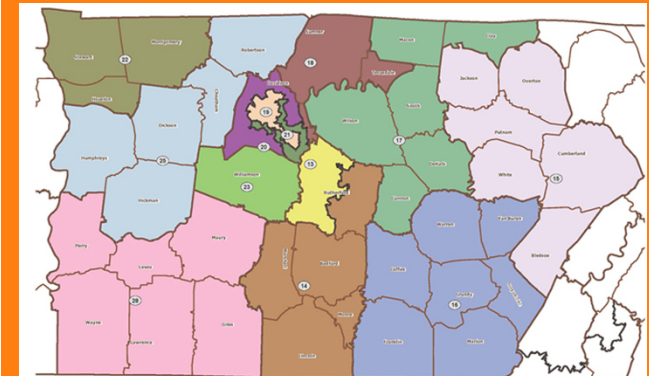

For more information visit:

<http://www.tennessee.gov/sos/election/earlyvoting.htm>

Maps

TN State House District Map

Sumner County

TN State Senate District Map

Middle Tennessee

For Sumner County, district 18 is in dark red/maroon and also covers Trousdale County as well as the northeastern edge of Davidson County.