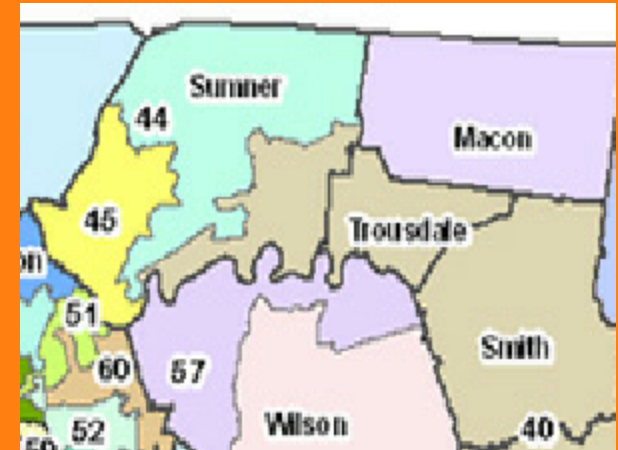

For more information visit:

<http://www.tennessee.gov/sos/election/earlyvoting.htm>

Maps

TN State House District Map

Sumner County

TN State Senate District Map

Middle Tennessee

For Sumner County, district 18 is in dark red/maroon and also covers Trousdale County as well as the northeastern edge of Davidson County.