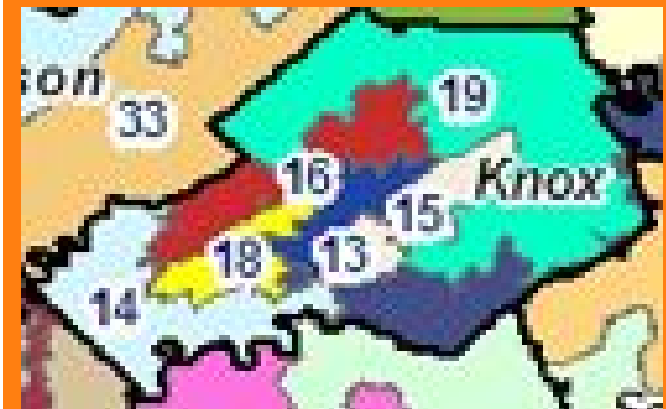

For more information visit:

<http://www.tennessee.gov/sos/election/earlyvoting.htm>

Maps

TN State Senate District Map
East Tennessee

For Knox County, district 6 is in blue and covers the Eastern half of the county. District 7, in green, covers the majority of the Western area of the county. District 5, in brown covers a small portion of West Knox County.

TN State House District Map

Knox County