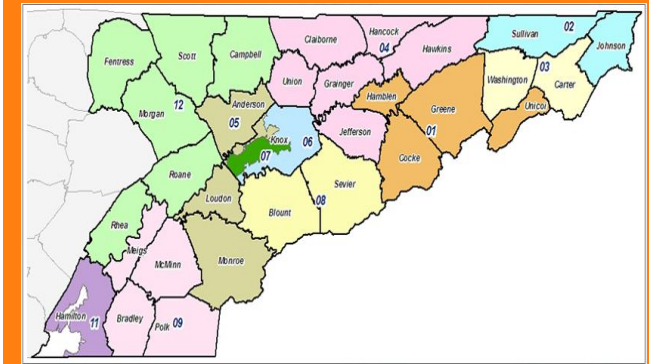

For more information visit:

<http://www.tennessee.gov/sos/election/earlyvoting.htm>

Maps

TN State Senate District Map
East Tennessee

For Knox County, district 6 is in blue and covers the Eastern half of the county. District 7, in green, covers the majority of the Western area of the county. District 5, in brown covers a small portion of West Knox County.

TN State House District Map

Knox County