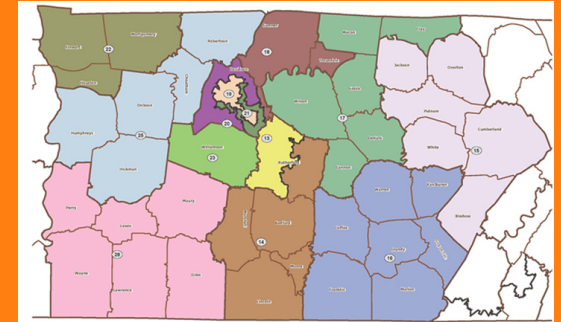

For TN State House districts:

<http://www.capitol.tn.gov/districtmaps/HouseMiddle.html>

District Maps

To lookup your TN State Senate and House districts, as well as your voting precinct for voting on election day, visit:
<https://tnmap.state.tn.us/voterlookup/>

What is early voting?

Early voting is an optional means of casting your ballot in person before your election day. See pamphlet for early voting dates. Early voting allows for much more convenient and flexible means of casting your vote.

For more information visit:

<http://www.tennessee.gov/sos/election/earlyvoting.htm>

Maps

TN State Senate District Map
Middle Tennessee

For Coffee County, district 18 is in dark blue and also covers Warren, Van Buren, Sequatchie, Marion, Grundy, and Franklin counties.

TN State House District Map

Coffee County